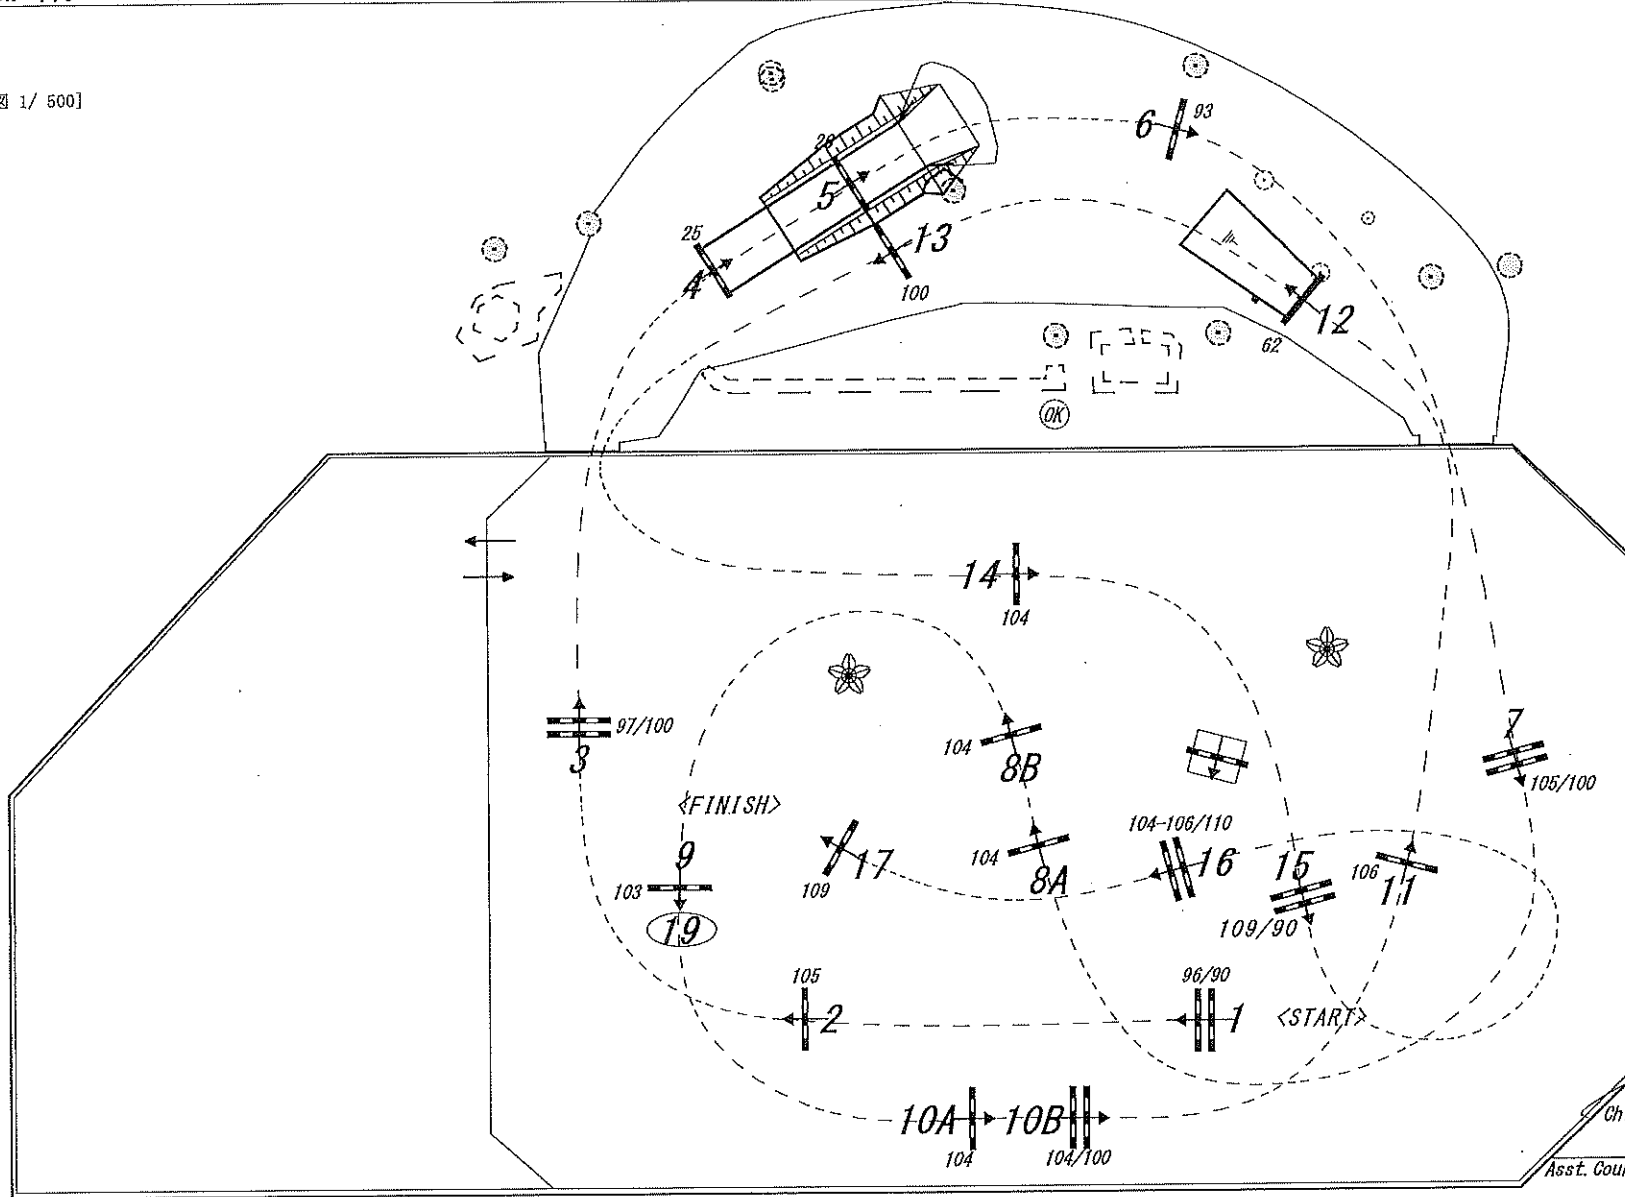

第78回国民スポーツ大会 SAGA2024馬術競技
#9 成年女子ダービー競技

Date: 2024.10/9-13
Venue: MIKI HORSE LAND PARK

Table: A FEI Re/Art.: 277

1st. JUMP OFF: ①⑨-14-15-16-17-10A-10B

Speed: 350 m/min
Length: 675 m
Time allowed: 116 sec
Time limit: 232 sec
Penalty time: sec

Length: 280 m
Time allowed: 48 sec
Time limit: 96 sec
Penalty time: sec

2-1
10.10 8:14修正

Height: 110 Obstacles: 17 Efforts: 19

Obstacles: 6 Efforts: 7

[経路図 1/ 500]

Chief Course Designer: MURATA Tatsuya
Course Designer: KINURA Yuya
TAKAHASHI Shoichi
Asst. Course Designer: YAMAGISHI Tatsuhiko
NAKANURA Masakazu/ISHIKORI Yutaka
KOYAKE Toshitsugu/OMURA Nobuyuki
TAMEGAI Yukio